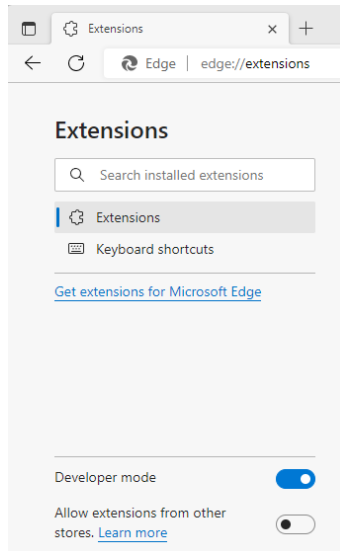

Instructions for Test Takers using Microsoft Edge for the Password Skills Plus test with Examyty

1. Open Microsoft Edge and enter "<edge://extensions/>" into the URL
2. Enable 'Developer mode'. The toggle bar should be blue.