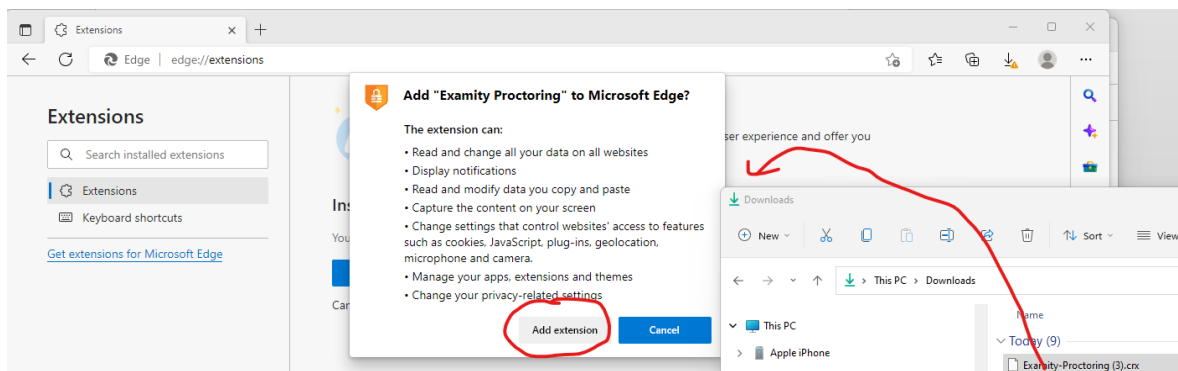

3. Close the browser and re-open the Microsoft Edge to the same page (<edge://extensions/>)
4. Download Examyty extension .CRX file from this link: [Examyty-Proctoring.crx](#)
5. When prompted 'Do you want to keep it anyway', click 'Keep' (or 'continue' on some browsers)
6. Drag the file downloaded (where it had been saved) into the 'Extensions' window and click "Add extension"